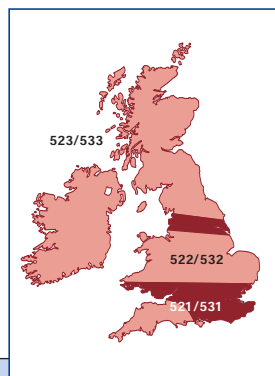

Services METAR bulletins

METAR bulletins	
09060-700-520	TAF and METAR index page As required
09060-700-521	METAR 1 - S England, S Wales, Channel Islands Bulletins compiled every 30 minutes
09060-700-522	METAR 2 - SE England, E Anglia, Midlands, Wales Bulletins compiled every 30 minutes
09060-700-523	METAR 3 - N England, Scotland, Ireland Bulletins compiled every 30 minutes
09060-700-524	METAR 4 - SE England, Channel Islands, France Bulletins compiled every 30 minutes
09060-700-525	METAR 5 - Europe Bulletins compiled every 30 minutes

Please note that dark red shaded areas show the overlap between each region.

TAF bulletins

TAF bulletins	
09060-700-530	TAF - 18-hr bulletin 0510 1110 1710 2310
09060-700-531	TAF 1 - S England, S Wales, Channel Islands 0640 0940 1240 1540 1840 2140 0040 0340
09060-700-532	TAF 2 - SE England, Midlands, E Anglia, Wales 0640 0940 1240 1540 1840 2140 0040 0340
09060-700-533	TAF 3 - N England, Scotland, Ireland 0640 0940 1240 1540 1840 2140 0040 0340
09060-700-534	TAF 4 - SE England, Channel Islands, France 0540 0840 1140 1440 1740 2040 2340 0240
09060-700-535	TAF 5 - Europe 0640 0940 1240 1540 1840 2140 0040 0340

Users are advised to check the index pages for latest details.
You receive this service subject to our Terms and Conditions, available on request.
09060 numbers charged at 75p per minute. Numbers transmitted at 1,400 baud.